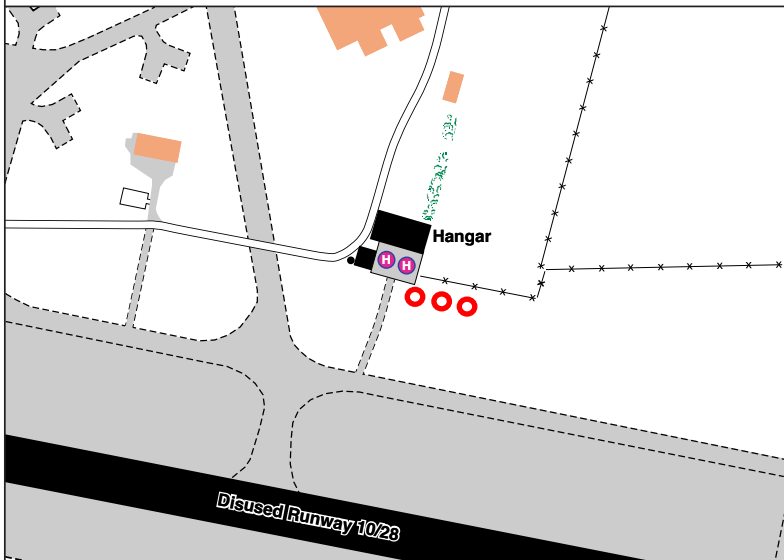

N51 20·57 E001 21·45 **MANSTON GATEWAY HELIPORT** 160 ft AMSL

North East end of Manston Disused Runway 28/10.

Manston Radio 119·930. (report inbound Gateway Heliport)

FATO	Dim(m)	Surface	Lighting
------	--------	---------	----------

		Concrete Pads.	Nil.
--	--	----------------	------

Op hrs: PPR , 0800-1700. Out of hours by arrangement.

Landing Fee: Single £10, Twin £20.

Customs: By arrangement.

Hangarage: 1 night to 12 months available.

Maintenance: Available.

Remarks: Operated by HelixAv, Kent International Airport, Manston, CT12 5BL.
Large concrete pads plus parking on grass if staying more than 2 hours.

Taxi available on request.

Fuel: Jet-A1, 100LL.
MasterCard/Visa/Maestro.